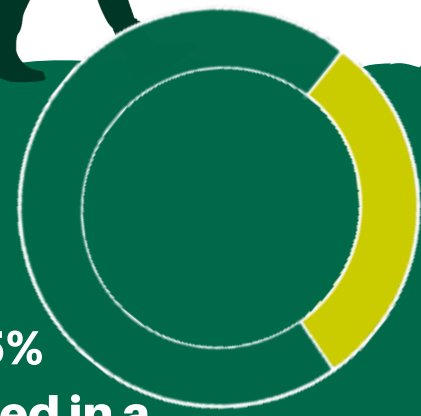

Brinton Park Visitor Observations

March & July 2019

344,324
annual person
visits

54.0% on a weekday

Age Range

Ethnicity

Gender Ratio

Only **1.2%** observed with a visible disability

Top activities

1. Walking
2. Walking dog
3. Playground

Play Area
and
Splashpad

most used areas

25.3% of
visitors
had a **dog**