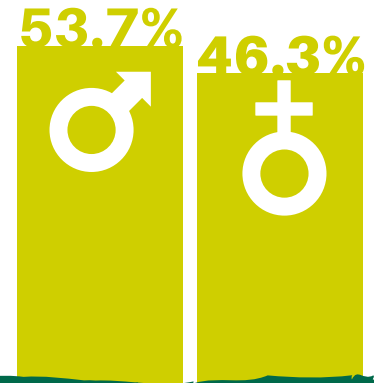

Brinton Park Visitor Observations

March & July 2019

344,324
annual person
visits

54.0% on a weekday

Age Range

Ethnicity

Gender Ratio

Only **1.2%** observed with a visible disability

Top activities

1. Walking
2. Walking dog
3. Playground

Play Area
and
Splashpad

most used areas

25.3% of
visitors
had a **dog**