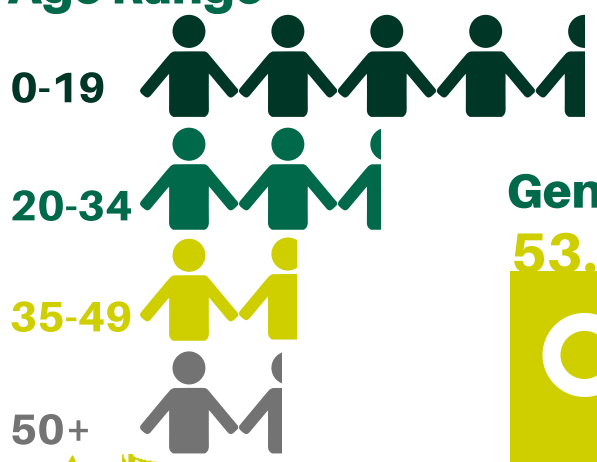

Brinton Park Visitor Observations

March & July 2019

344,324
annual person
visits

54.0% on a weekday

Age Range

Ethnicity

Gender Ratio

Only **1.2%** observed with a visible disability

Top activities

1. Walking
2. Walking dog
3. Playground

Play Area
and
Splashpad

most used areas

25.3% of
visitors
had a **dog**